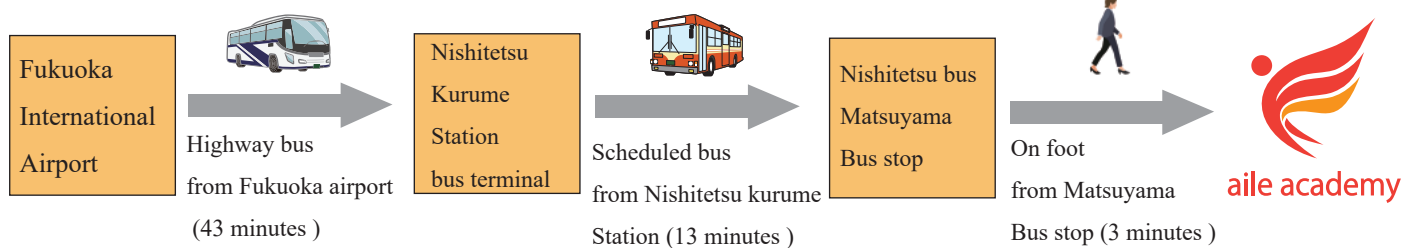

Access to aile academy

From Fukuoka airport to aile academy