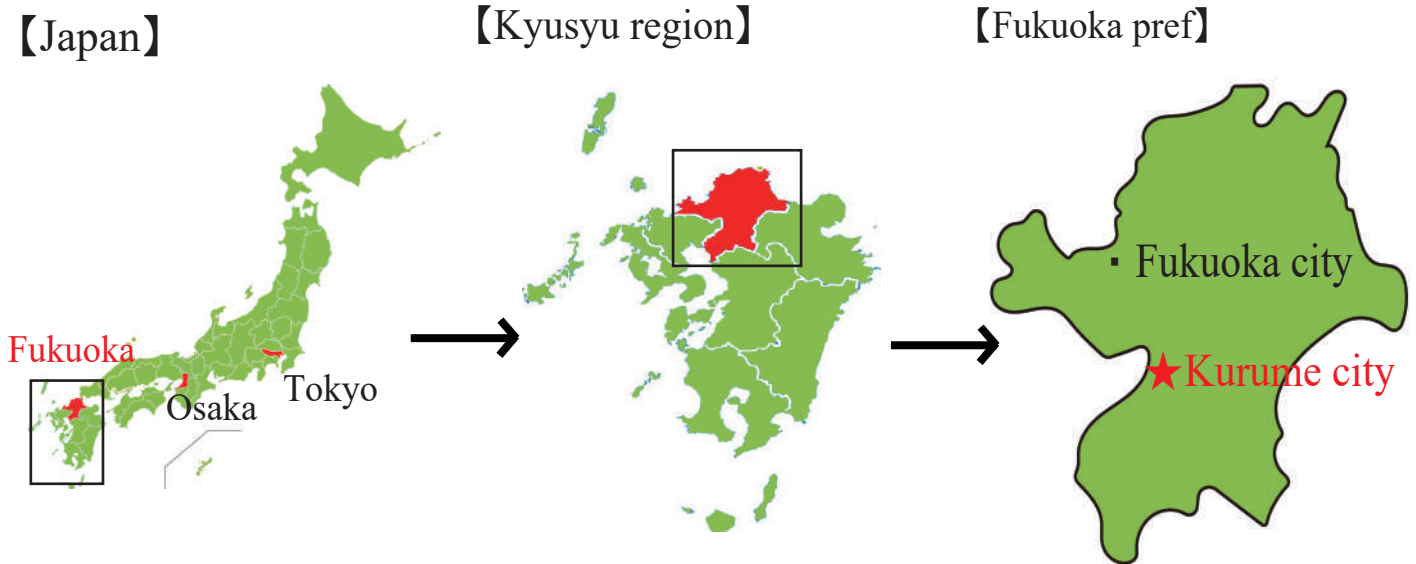

This course is suitable for students who have completed 12 years of education and are planning to study in Japan shortly afterwards.

Level & Attainment target	1st year												2nd year										
	4	5	6	7	8	9	10	11	12	1	2	3	4	5	6	7	8	9	10	11	12	1	2
University Prep. 1 year course	Intermediate						Advanced																
University Prep. 2 years course	Elementary						Lower intermediate						Intermediate			Advanced							
University Prep. 1 year 6 months course							Lower intermediate						Intermediate			Advanced							
Japanese language level	Elementary						Lower intermediate						Intermediate			Advanced							
JLPT	N5		N4		N3			N2			N1												
NAT-TEST	Grade 5		Grade 4		Grade 3			Grade 2			Grade 1												
TOP-J	Elementary A-5		Elementary A-4		Intermediate C			Intermediate B		Intermediate A	Advanced C		Advanced B										
CEFR	A1		A2		B1			B2			C1		C2										

## Location of Kurume